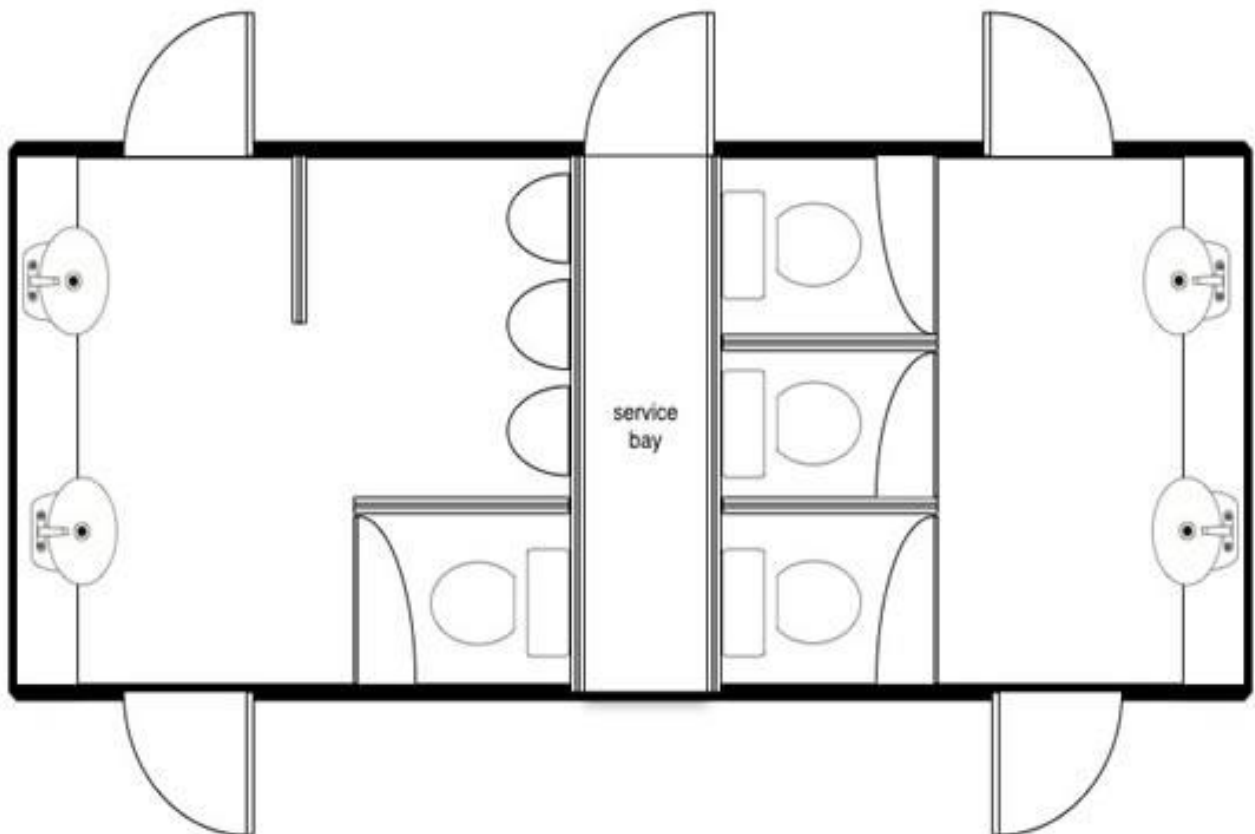

The Eco 250

Up to 250 people for 8 hours. 3 ladies WCs, 1 gents WC, 3 urinals.

Length 22', Width 7' 6", Height 10', Including A frame. Add 3' for steps

Our prices for portable toilet hire always include the following: